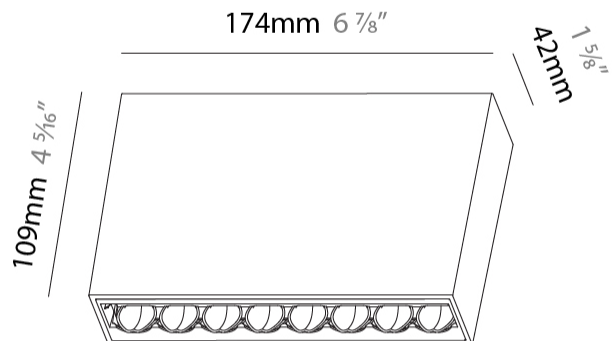

GENERAL

Series: Magiq Hollow Wallwash
Subseries: Magiq Hollow Wallwash
Brand: Prolicht
Division: Architectural
Mounting Type: Surface
Mounting Location: Ceiling
Subcategory: Wallwash

PHYSICAL

Shape: Rectangle
Length (mm): 174
Length (in): 6 ⁷/₈
Width (mm): 42
Width (in): 1 ⁵/₈
Height (mm): 109
Height (in): 4 ⁵/₁₆
Light Distribution: Direct
Fixture Finish: SSR / BKV / CWI / CRY / HAB / UFT / ITA / RUA / FTG / MYG / LOD / PUS / FRO / FUP / KIA / POP / BLS / SPG / MEY / GOH / GUM / CHC / COM / ABZ / JAG / OBR / MOS / ROR
Holder Finish: WHI / BLK
Fixture Material: Aluminum Die Cast

ELECTRICAL

Lamp Type: LED (Zhaga Standard)
Input Wattage (W): 19
Total Output Wattage (W): 17.3
Dimming: Tri-Mode (Non-Dimming and Phase Dimming (120Vac only) and 0-10V Dimming)
Driver Included: Yes
Driver Location: Integrated
Driver Type: Constant Current - Universal
Driver Class: Class 1
Input Voltage (V): 120 - 277
Constant Current (MA): 700mA

LED

Number of LEDs: 4
Color Temperature (°K): 2700 / 3000 / 3500 / 4000
Max. Delivered Lumen (lm): 1270 / 1270 / 1513 / 1544
Nominal Lumen (lm): 1492 / 1492 / 1778 / 1814
CRI: >90 CRI
Efficiency (%): 80
Lamp Life (hrs): 50000

OPTICAL

Adjustability: Fixed

RATINGS AND CERTIFICATIONS

Certified By: Certified for North American Standards
IP rating: IP20